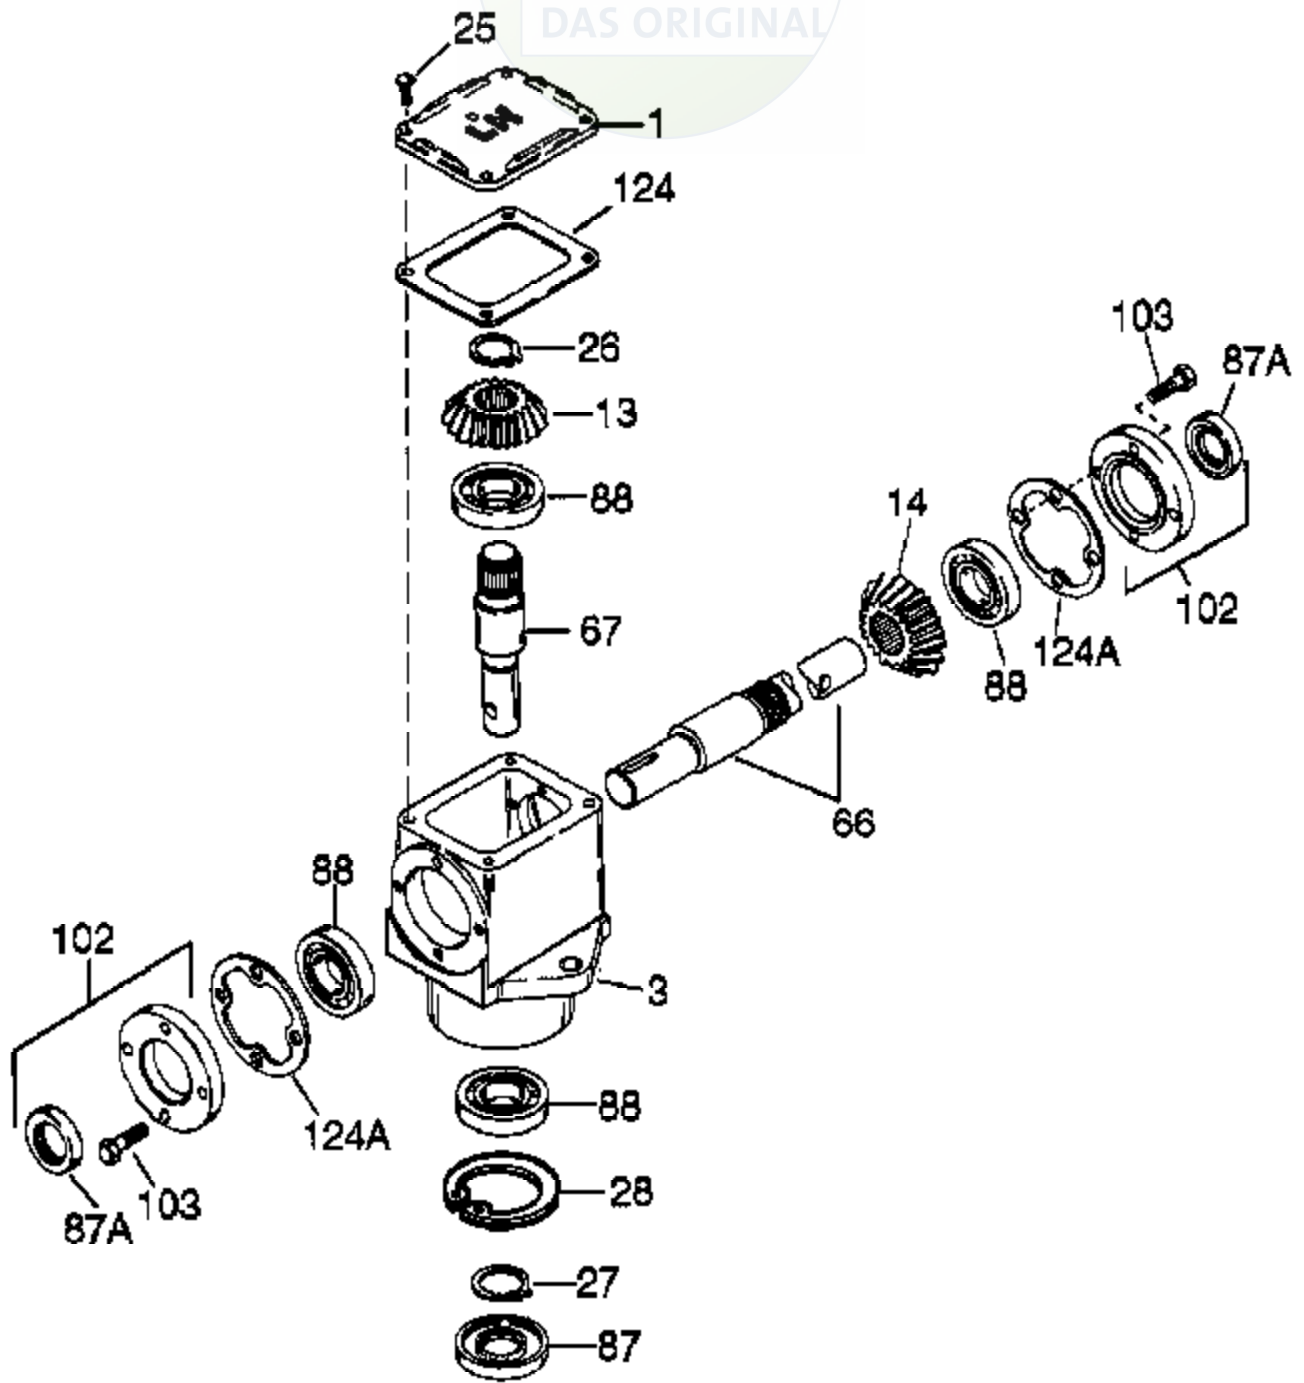

JOIST

SICHER IST DAS:
DAS ORIGINAL

Ref #	Part Number	Qty	Description
	794018		"T" Drive Head Ass'y (Incl. 1 thru 12 4A)
1	772035		Cover
3	770047A		"T" Drive Housing
13	778046		Miter Gear
14	778069		Miter Gear
25	792025		Screw, 10-24 x 1/2"
26	788018		Snap Ring
27	788019		Snap Ring
28	792119		Snap Ring
66	776072A		Input Shaft (5-3/4" long)
67	776042		Output Shaft (4-21/64" long)
87	788029		Oil Seal
87A	788031		Oil Seal
88	780034		Ball Bearing
102	786029		Retainer Cap & Seal (Incl. 87A & 103)
103	792026		Screw, 1/4-20 x 7/8"
124A	788030B		Cap Gasket
124	788028		Cover Gasket

RAD-1693-PEERLESS Page 2 of 2